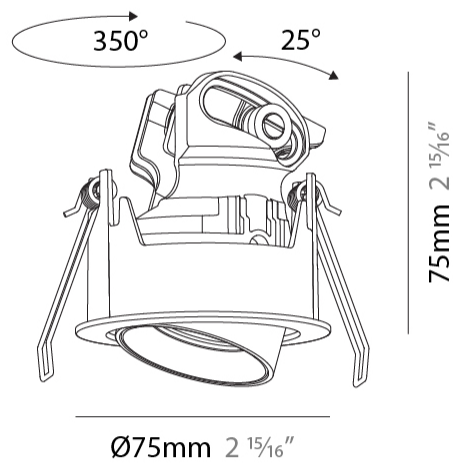

GENERAL

Series: Invader Compact
 Subseries: Invader Compact Adjustable
 Brand: Prolicht
 Division: Architectural
 Mounting Type: Recessed
 Mounting Location: Ceiling
 Subcategory: Downlight

PHYSICAL

Shape: Round
 Diameter (mm): 75
 Diameter (in): 2 15/16
 Height (mm): 75
 Height (in): 2 15/16
 Ceiling Thickness (mm): 1 - 25
 Ceiling Thickness (in): 1/16 - 1
 Min. Recessing Depth (mm): 85
 Min. Recessing Depth (in): 3 3/8
 Light Distribution: Downlight
 Fixture Finish: [SSR / BKV / CWI / CRY / HAB / UFT / ITA / RUA / FTG / MYG / LOD / PUS / FRO / FUP / KIA / POP / BLS / SPG / MEY / GOH / GUM / CHC / COM / ABZ / JAG / OBR / MOS / ROR](#)
 Fixture Material: Aluminum
 Cut-out Measurements: D. 68mm / 2 11/16"
 Upon Request: Unique Sizes Unique Ceiling Thickness

OPTICAL

Reflector°: [22 / 38 / 48](#)
 Adjustability: Rotational 350° / Tilt 25°
 Upon Request: Special Beam Angles

RATINGS AND CERTIFICATIONS

Certified By: Certified for North American Standards
 IP rating: IP40